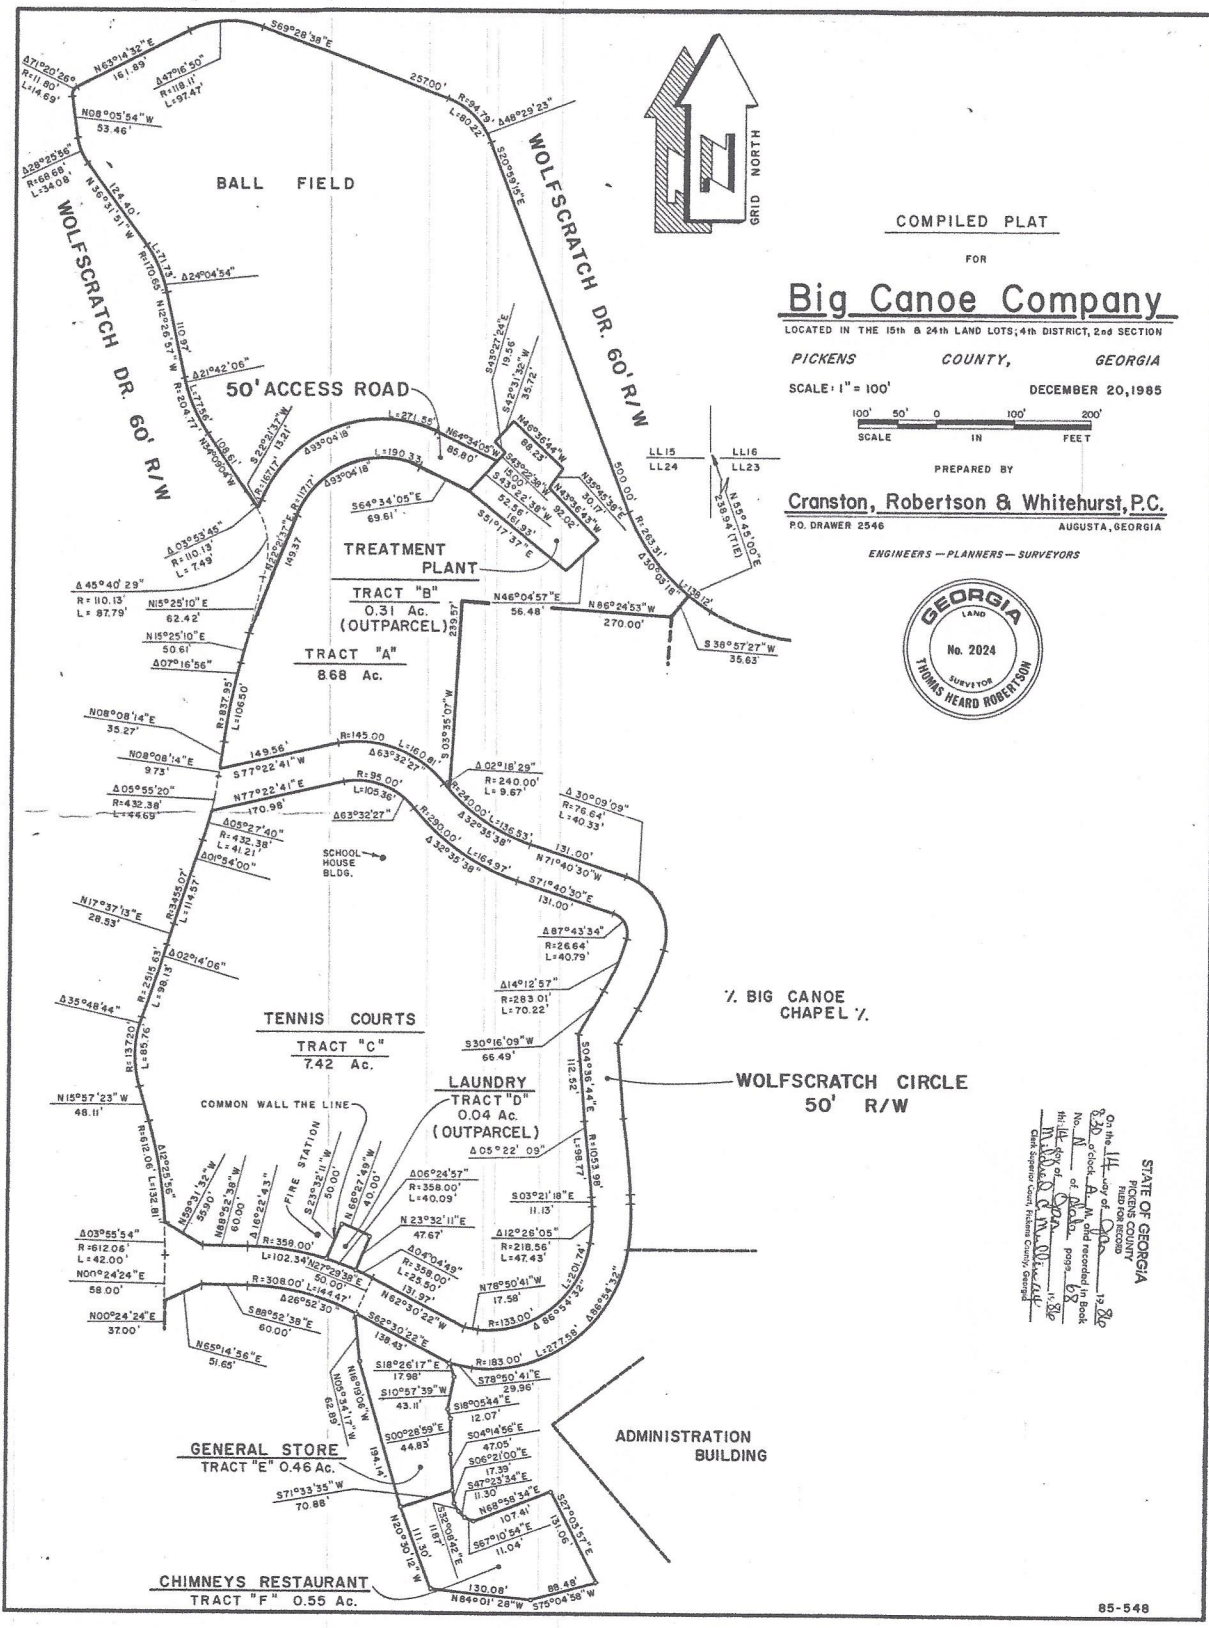

N-168

89

COMPILED PLAT

FOR

Big Canoe Company

PICKENS COUNTY, GEORGIA

SCALE: 1" = 100'

DECEMBER 20, 1985

PREPARED BY

Cranston, Robertson & Whitehurst, P.C.
P.O. DRAWER 2546 AUGUSTA, GEORGIA

ENGINEERS - PLANNERS - SURVEYORS

85-548