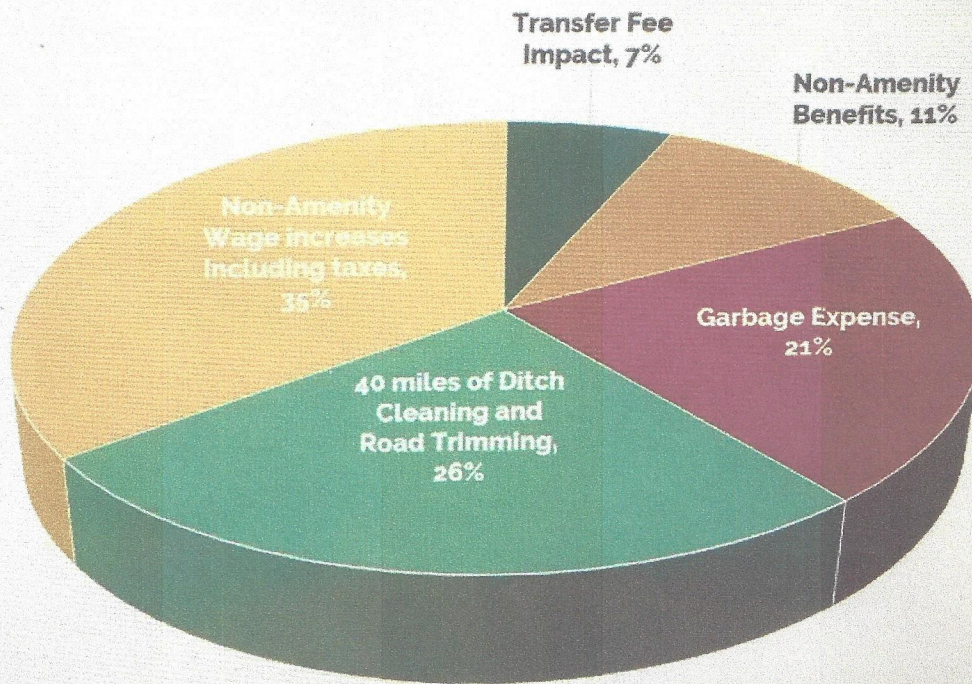

# WHERE DOES MY ASSESSMENT INCREASE GO?

Assessment Increase - \$544k